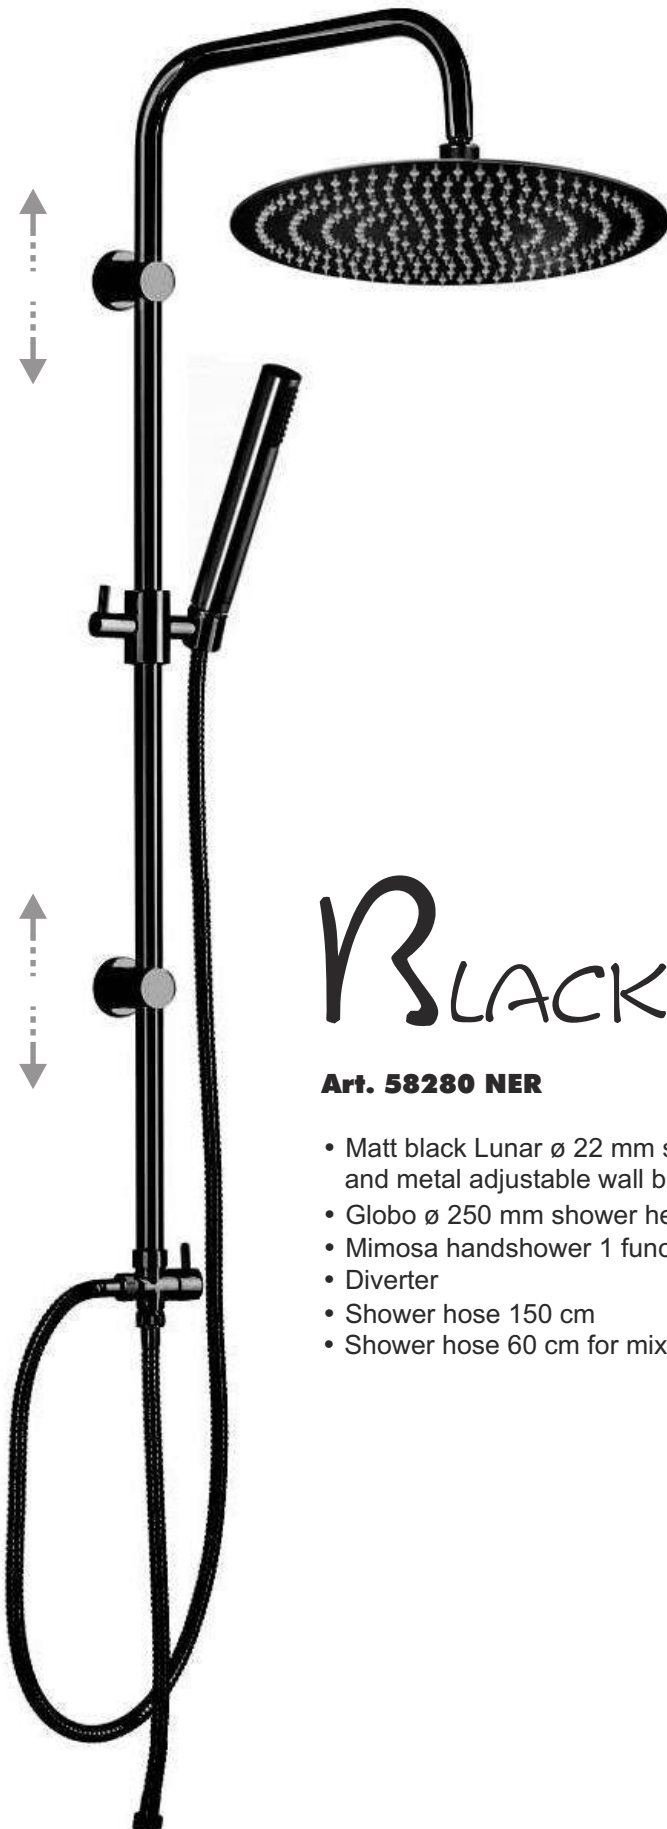

1966 **50°** 2016

www.isaidrosanitaria.com

BLACK
COLLECTION

BLACK COLLECTION

Art. 32760 NER

- Matt black Alvin adjustable \varnothing 22 mm sliding rail 80 cm with metal shower slider and metal wall brackets
- Mimosa handshower 1 function
- Shower hose 150 cm

Art. 66150 NER

- Matt black brass concealed \varnothing 28 mm bracket with round nut
- 1/2"M.x1/2"M.

BLACK COLLECTION

Art. 58280 NER

- Matt black Lunar ø 22 mm shower column with metal shower slider and metal adjustable wall brackets
- Globo ø 250 mm shower head 1 function
- Mimosa handshower 1 function
- Diverter
- Shower hose 150 cm
- Shower hose 60 cm for mixer/water inlet connection

BLACK COLLECTION

Art. 58085 NER

- Matt black Oily \varnothing 24 mm shower column with adjustable height
- Globo \varnothing 250 mm shower head 1 function
- Mimosa handshower 1 function
- Mixer with diverter
- Shower hose 150 cm

BLACK COLLECTION

Art. 98765 NER

- Matt black brass concealed bracket with round nut
- Mimosa handshower 1 function
- Shower hose 150 cm
- Cosmo Ø 20 mm shower arm with round nut 30 cm
- Globo Ø 250 mm shower head 1 function