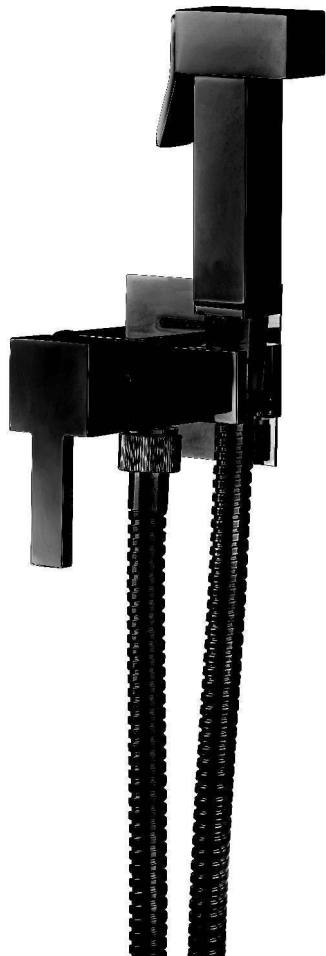

BLACK COLLECTION

Art. 22685 NER

- Matt black Viola brass bidet handshower
- 1 function
- Shower hose 120 cm
- Concealed mixer